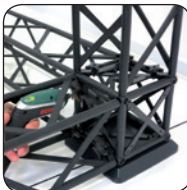

A modular truss system with unlimited possibilities. Made in strong and durable materials: aluminum, steel and composite. Foldable construction - very easy to assemble and disassemble.

Supplied complete with:

- 3 x 90 + 7 x 120 cm Modules,
- 6 x Corner Block,
- 3 x Connector Cross,
- 3 x Regular Base,
- 16 x Top and Bottom Clips,
- 4 x 120 cm Alu Profile,

Delivered without banner.

Model	Art.no.	Print size	Colour	Total W x H x D	Package and weight
764	1764	2 pcs. 120 x 212 cm	Black	154 x 246 x 154 cm	1 pc. cardboard box 36 kg