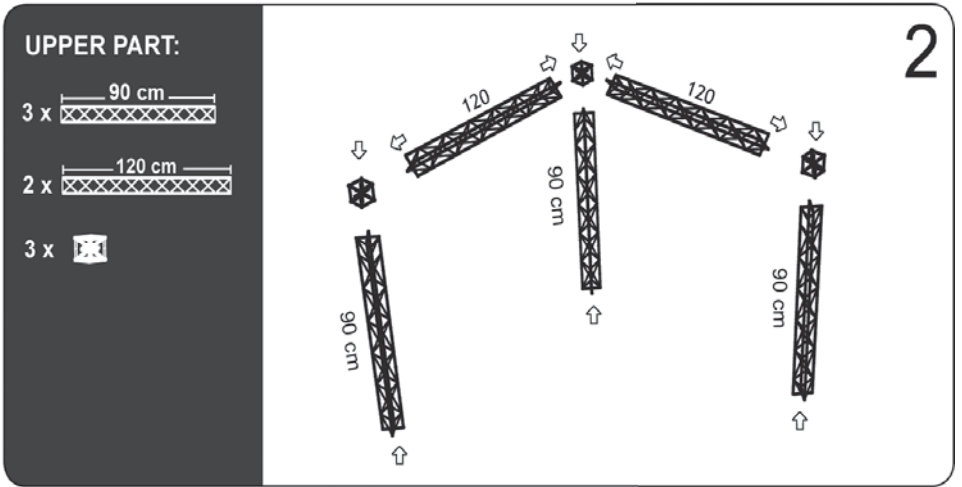

A modular truss system with unlimited possibilities. Made in strong and durable materials: aluminum, steel and composite. Foldable construction - very easy to assemble and disassemble.

Supplied complete with:

- 3 x 90 + 7 x 120 cm Modules,
- 6 x Corner Block,
- 3 x Connector Cross,
- 3 x Regular Base,
- 16 x Top and Bottom Clips,
- 4 x 120 cm Alu Profile,

Delivered without banner.

Model	Art.no.	Print size	Colour	Total W x H x D	Package and weight
764	1764	2 pcs. 120 x 212 cm	Black	154 x 246 x 154 cm	1 pc. cardboard box 36 kg