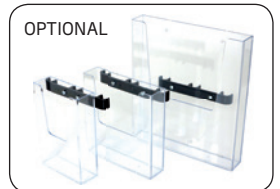

A modular truss system with unlimited possibilities. Made in strong and durable materials: aluminum, steel and composite. Foldable construction - very easy to assemble and disassemble.

Supplied complete with:

- 3 x 90 + 7 x 120 cm Modules,
- 6 x Corner Block,
- 3 x Connector Cross,
- 3 x Regular Base,
- 16 x Top and Bottom Clips,
- 4 x 120 cm Alu Profile,

Delivered without banner.

Model	Art.no.	Print size	Colour	Total W x H x D	Package and weight
764	1764	2 pcs. 120 x 212 cm	Black	154 x 246 x 154 cm	1 pc. cardboard box 36 kg