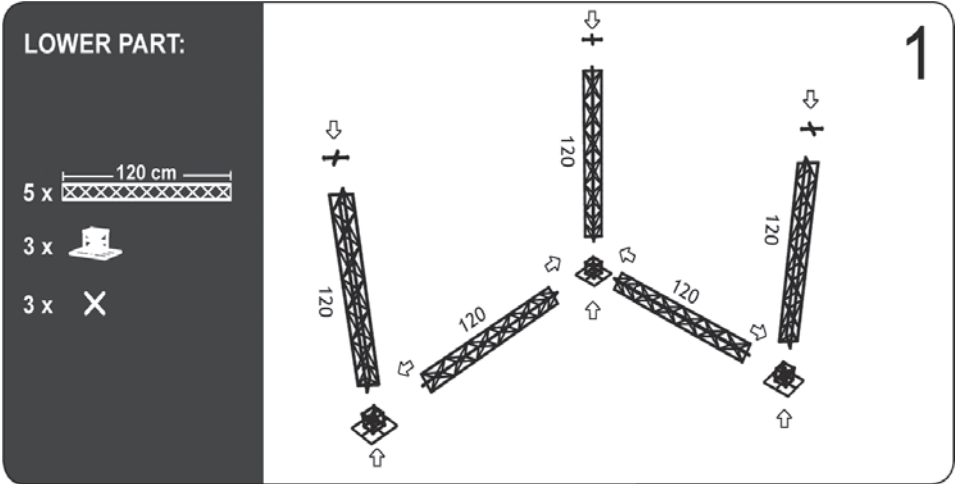

A modular truss system with unlimited possibilities. Made in strong and durable materials: aluminum, steel and composite. Foldable construction - very easy to assemble and disassemble.

Supplied complete with:

- 3 x 90 + 7 x 120 cm Modules,
- 6 x Corner Block,
- 3 x Connector Cross,
- 3 x Regular Base,
- 16 x Top and Bottom Clips,
- 4 x 120 cm Alu Profile,

Delivered without banner.

Model	Art.no.	Print size	Colour	Total W x H x D	Package and weight
764	1764	2 pcs. 120 x 212 cm	Black	154 x 246 x 154 cm	1 pc. cardboard box 36 kg