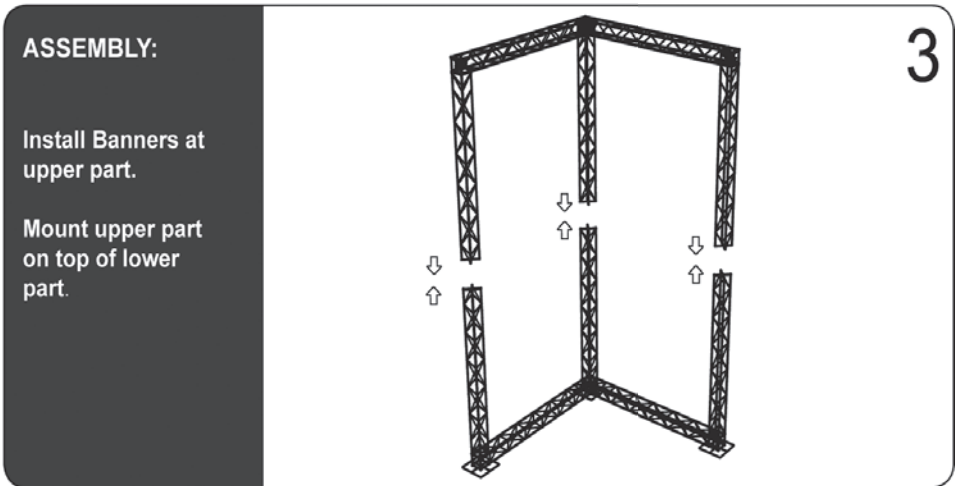

A modular truss system with unlimited possibilities. Made in strong and durable materials: aluminum, steel and composite. Foldable construction - very easy to assemble and disassemble.

Supplied complete with:

- 3 x 90 + 7 x 120 cm Modules,
- 6 x Corner Block,
- 3 x Connector Cross,
- 3 x Regular Base,
- 16 x Top and Bottom Clips,
- 4 x 120 cm Alu Profile,

Delivered without banner.

Model	Art.no.	Print size	Colour	Total W x H x D	Package and weight
764	1764	2 pcs. 120 x 212 cm	Black	154 x 246 x 154 cm	1 pc. cardboard box 36 kg