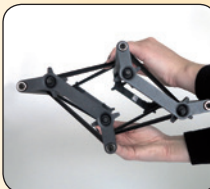

A modular truss system with unlimited possibilities. Made in strong and durable materials: aluminum, steel and composite. Foldable construction - very easy to assemble and disassemble.

Supplied complete with:

- 3 x 90 + 7 x 120 cm Modules,
- 6 x Corner Block,
- 3 x Connector Cross,
- 3 x Regular Base,
- 16 x Top and Bottom Clips,
- 4 x 120 cm Alu Profile,

Delivered without banner.

Model	Art.no.	Print size	Colour	Total W x H x D	Package and weight
764	1764	2 pcs. 120 x 212 cm	Black	154 x 246 x 154 cm	1 pc. cardboard box 36 kg