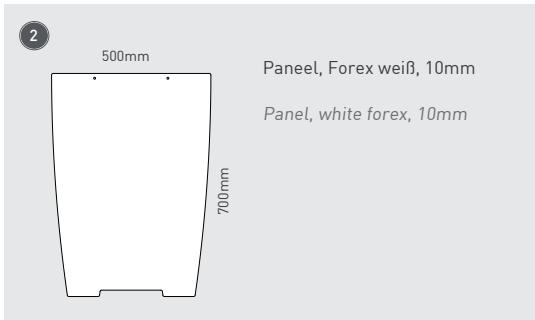

video online

print not included

information

included wire

open

close

code		pc/box	price/box
1 DSIW338	signwalk, panel exclusive	1	A
2 DSW700500W	panel white 700x500mm	1	A