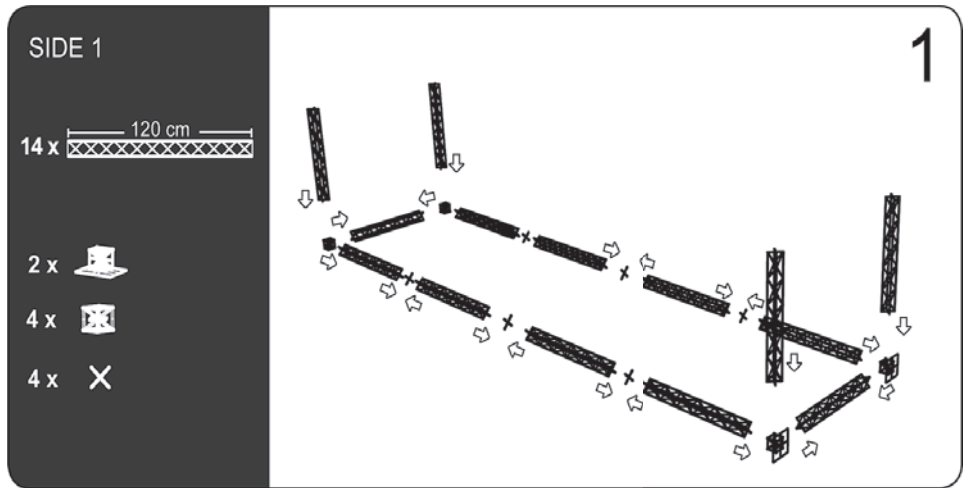

A modular truss system with unlimited possibilities. Made in strong and durable materials: aluminum, steel and composite. Foldable construction - very easy to assemble and disassemble.

Supplied complete with:

- 24 x 120 cm Modules
- 8 x Corner Block,
- 12 x Connector Cross,
- 4 x Regular Base,
- 32 x Top and Bottom Clips,
- 8 x 120 cm Alu Profiles.

Delivered without banner.

Model	Art.no.	Print size	Colour	Total W x H x D	Package and weight
767	1767	4 pcs. 120 x 485 cm	Black	154 x 517 x 154 cm	3 pcs. cardboard box 79 kg