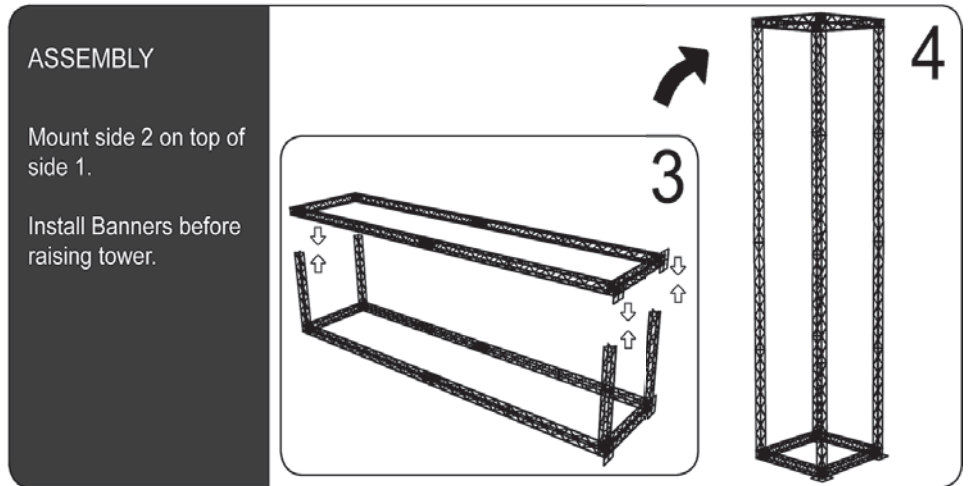

A modular truss system with unlimited possibilities. Made in strong and durable materials: aluminum, steel and composite. Foldable construction - very easy to assemble and disassemble.

Supplied complete with:

- 24 x 120 cm Modules
- 8 x Corner Block,
- 12 x Connector Cross,
- 4 x Regular Base,
- 32 x Top and Bottom Clips,
- 8 x 120 cm Alu Profiles.

Delivered without banner.

Model	Art.no.	Print size	Colour	Total W x H x D	Package and weight
767	1767	4 pcs. 120 x 485 cm	Black	154 x 517 x 154 cm	3 pcs. cardboard box 79 kg