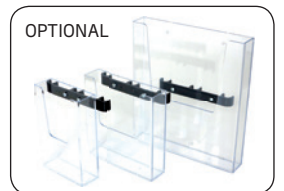

A modular truss system with unlimited possibilities. Made in strong and durable materials: aluminum, steel and composite. Foldable construction - very easy to assemble and disassemble.

Supplied complete with:

- 24 x 120 cm Modules
- 8 x Corner Block,
- 12 x Connector Cross,
- 4 x Regular Base,
- 32 x Top and Bottom Clips,
- 8 x 120 cm Alu Profiles.

Delivered without banner.

Model	Art.no.	Print size	Colour	Total W x H x D	Package and weight
767	1767	4 pcs. 120 x 485 cm	Black	154 x 517 x 154 cm	3 pcs. cardboard box 79 kg