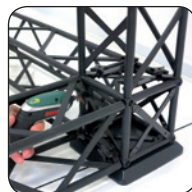

A modular truss system with unlimited possibilities. Made in strong and durable materials: aluminum, steel and composite. Foldable construction - very easy to assemble and disassemble.

Supplied complete with:

- 24 x 120 cm Modules
- 8 x Corner Block,
- 12 x Connector Cross,
- 4 x Regular Base,
- 32 x Top and Bottom Clips,
- 8 x 120 cm Alu Profiles.

Delivered without banner.

Model	Art.no.	Print size	Colour	Total W x H x D	Package and weight
767	1767	4 pcs. 120 x 485 cm	Black	154 x 517 x 154 cm	3 pcs. cardboard box 79 kg