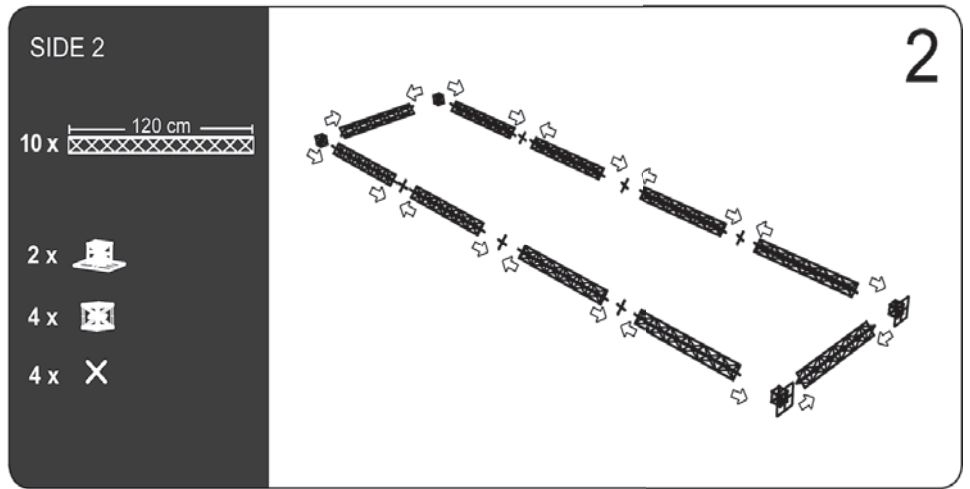

A modular truss system with unlimited possibilities. Made in strong and durable materials: aluminum, steel and composite. Foldable construction - very easy to assemble and disassemble.

Supplied complete with:

- 24 x 120 cm Modules
- 8 x Corner Block,
- 12 x Connector Cross,
- 4 x Regular Base,
- 32 x Top and Bottom Clips,
- 8 x 120 cm Alu Profiles.

Delivered without banner.

Model	Art.no.	Print size	Colour	Total W x H x D	Package and weight
767	1767	4 pcs. 120 x 485 cm	Black	154 x 517 x 154 cm	3 pcs. cardboard box 79 kg